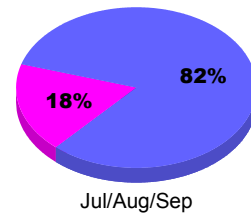

Club Results 2010-2011

Goal, New, Dropped, Gain/Loss

MEMBERSHIP

Membership Results
2010-2011

Membership
2009-2010

Month	Net Memb Goal	Actual New Memb	Actual Dropped Memb	Gain/Loss of Memb	Gain/Loss of Memb
Jul/Aug/Sep	8	2	-2	0	-16
Totals	8	2	-2	0	-16

Membership Results 2010-2011

Goal, New, Dropped, Gain/Loss

Comparison of Club Gain/Loss

Current Year Compared to the Previous Year

Comparison of Membership Gain/Loss

Current Year Compared to the Previous Year

YTD Status Quo Clubs 2010-2011

Status Quo Clubs Compared to Status Quo Members

Gender Comparison 2010-2011

Male Female